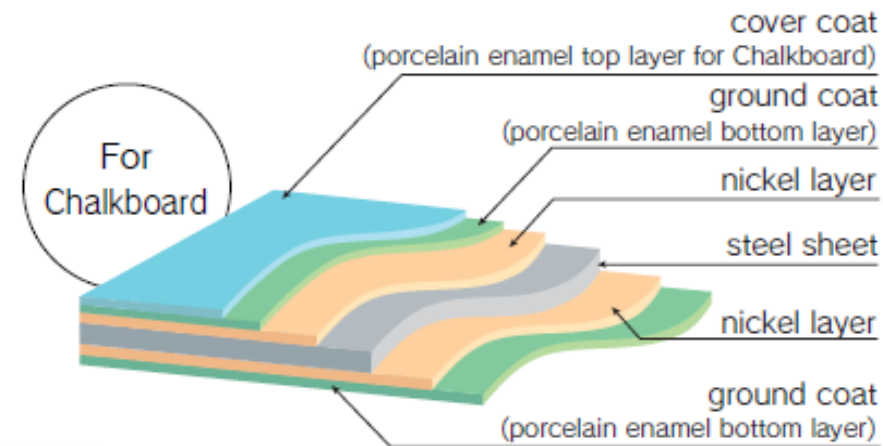

Exclusive features of NECHAMS® Ceramic Green Chalk Boards

- Completely scratch resistant, rust proof, fungus proof
- Negligible reflection suitable for projection purpose and can be viewed from wide angular range
- Accepts magnetic accessories and other magnets
- Projection can be done on the chalk board surface (for better clarity use white marker surface for projection)
- Ceramic Green Chalk Boards can be availed from us at competitive prices
- High scratch and abrasive resistance
- No ghosting that is board does not looks whitish even after erasing
- Non wavy surface
- No reflection helps cutting down glare
- Maximum refraction makes board viewable easily from all corners of the classroom
- Deep green colour makes fantastic contrast make board visible easily even from last row of the classroom
- Creates negligible chalk residue providing clean classroom
- Green color scientifically proved that it increases concentration of students
- No use of wood in any where, 100% eco-friendly raw materials are used to manufacture Green chalk boards which helps you to take a step towards " GO GREEN"

An ISO 9001:2008 Certified QMS

NECHAM'S & CO. (An ISO 9001:2008 Certified Company)

Regd. Office: 6,L.M.C.Sarani, Baksara Howrah- 711110(W.B.,India)

Factory & Branch Office: Khejurtala, Unsani, Kona Express National Highway . Opp of KOLKATA

INTERNATIONAL LOGISTICS CIY Howrah-711302(W.B.,India)

Tel: 9831166942, 9748803714, Fax: 033-2658 2941

Email: contact@nechams.com

Website: www.nechams.com

Visit: www.nechams.com

Call to 09748803714